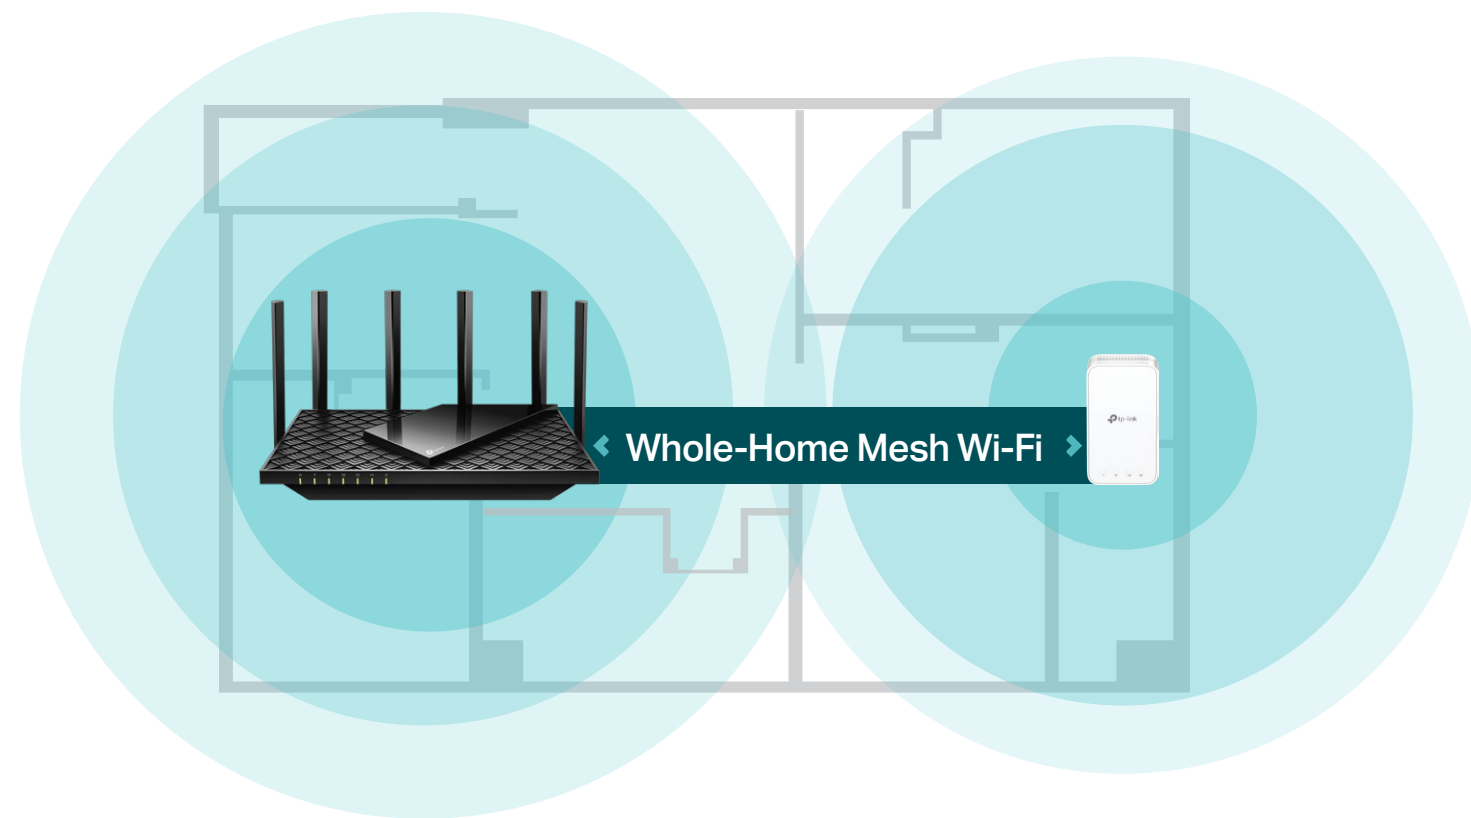

Gain full statistics and insights to help you know your home network better.

Highlights

Flexible Whole-Home Wi-Fi

Six high-performance antennas and Beamforming deliver broad coverage. Furthermore, Archer AX72 supports OneMesh™ to form seamless whole-home coverage, preventing drops and lag when moving between signals.