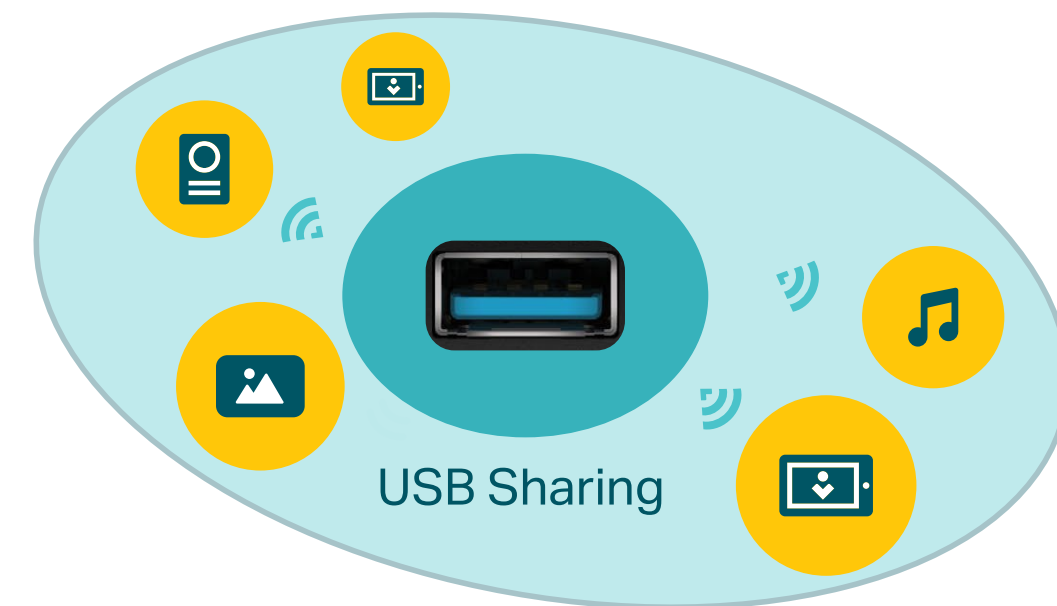

Gain full statistics and insights to help you know your home network better.

Highlights

Flexible Whole-Home Wi-Fi

Six high-performance antennas and Beamforming deliver broad coverage. Furthermore, Archer AX72 supports OneMesh™ to form seamless whole-home coverage, preventing drops and lag when moving between signals.

USB Media Sharing

Plug in your external drives to quickly share photos, movies, or music across your home network, or just simply set up cloud backup storage. Use with Guest Network to create a separate environment for private and safe sharing.

Easy Sharing

- USB Port – Connects external storage devices to rapidly share files, photos, and videos
- Built-in Media Server – Allows you to play music, watch videos and view photos from any device on your network