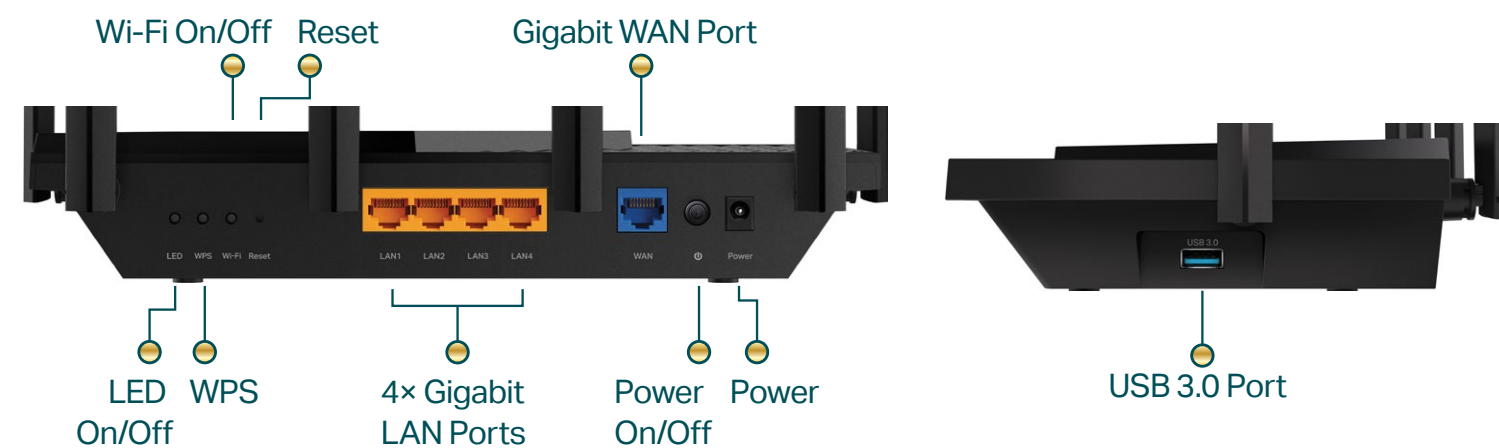

Specifications

Wireless

- Standards: IEEE 802.11ax/ac/n/a 5 GHz, IEEE 802.11ax/n/b/g 2.4 GHz
- WiFi Speeds: 5 GHz: 4804 Mbps (802.11ax, HE160), 2.4 GHz: 574 Mbps (802.11ax)
- WiFi Range: 6× Fixed High-Performance Antennas, Beamforming, High-Power FEM, 4T4R
- WiFi Capacity: Dual-Band, 4×4 MU-MIMO, OFDMA, Airtime Fairness, DFS, 6 Streams
- Working Modes: Router Mode, Access Point Mode

Hardware

- Processor: 1 GHz Dual Core CPU
- Ethernet Ports: 1× Gigabit WAN Port, 4× Gigabit LAN Ports
- USB Support: 1× USB 3.0 Port
- Buttons: LED On/Off Button, WPS Button, Wi-Fi On/Off Button, Reset Button, Power On/Off Button
- Power: 12 V/2.5 A

Security

- WiFi Encryption: WPA, WPA2, WPA3, WPA/WPA2-Enterprise (802.1x)
- Network Security: SPI Firewall, Access Control, IP & MAC Binding, Application Layer Gateway, HomeShield Security
- Guest Network: 1× 5 GHz Guest Network, 1× 2.4 GHz Guest Network
- VPN Server: OpenVPN, PPTP

Software

- Protocols: IPv4, IPv6
- Service Kits: HomeShield
- OneMesh: Supported
- Parental Controls: HomeShield Parental Controls
- WAN Types: Dynamic IP, Static IP, PPPoE, PPTP, L2TP
- Quality of Service: QoS by Device
- Cloud Service: Auto Firmware Upgrade, TP-Link ID, DDNS
- NAT Forwarding: Port Forwarding, Port Triggering, DMZ, UPnP, Virtual Server
- DDNS: TP-Link, NO-IP, DynDNS