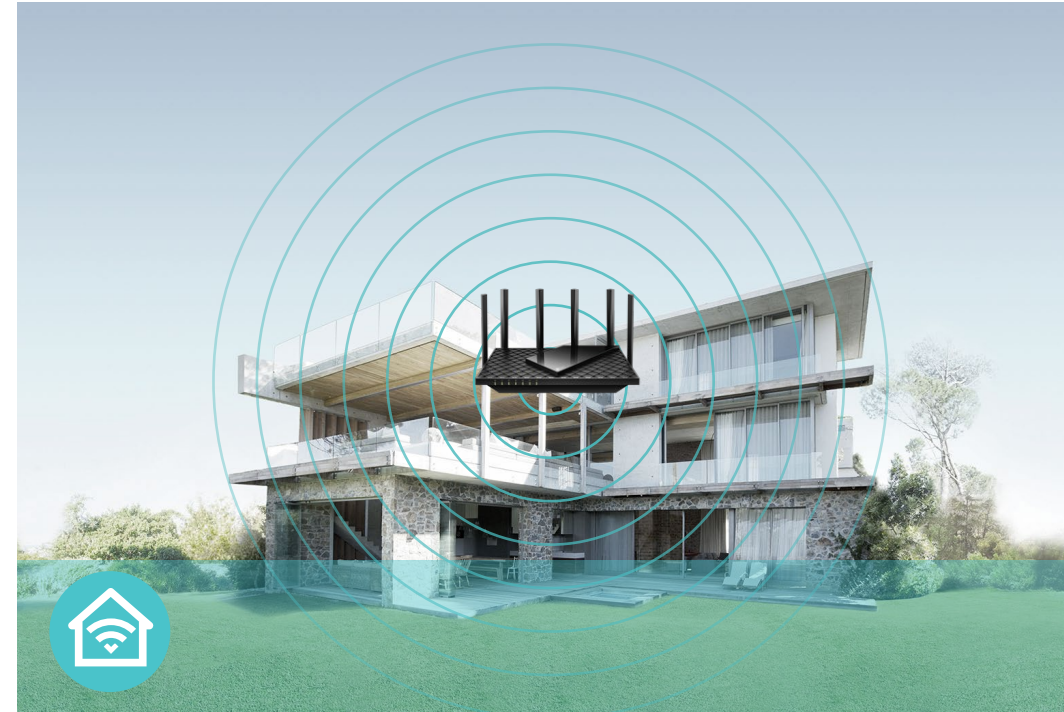

USB Media Sharing

Plug in your external drives to quickly share photos, movies, or music across your home network, or just simply set up cloud backup storage. Use with Guest Network to create a separate environment for private and safe sharing.

Wi-Fi Range

- **Ultimate Range Wi-Fi** – Six high-gain external antennas deliver a Wi-Fi signal to every corner of your home, making all of your connections more efficient and stable
- **Beamforming Technology** – Concentrates Wi-Fi signals towards individual devices to ensure stronger connections
- **Seamless OneMesh network** – Transfer between signals without any drops or lag and manage your whole network using a centralized panel