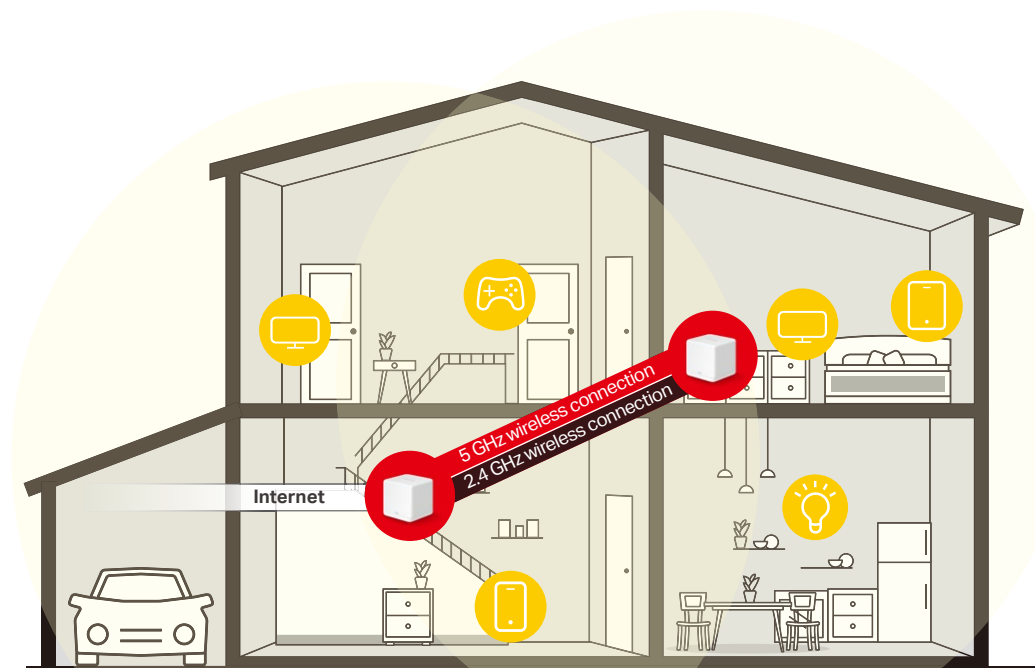

Halo works as a unified system to guarantee a strong Wi-Fi signal in every corner of your home. Mercusys Mesh Technology provides an incredibly fast and stable user experience when you walk around your home. Interruption and buffering will be a thing of the past.

Signals Never Drop

Seamless roaming intelligently connects devices to the Halo with the strongest signal and highest capacity. And Smart Connect helps to choose the best available band for each device. No more sudden signal drops or lagging Wi-Fi when you're roaming at home.†

Non-Stop Entertainment

Halo H30G harnesses the power of two separate AC1300 units, delivering whole home seamless Wi-Fi for up to 100 devices. This ensures Halo keeps your phones, computers, and other IoT devices connected and operating at peak performance.

Maximum Coverage with Beamforming

Halo H30G supports Beamforming technology to detect devices, even if they are far-away or low-powered, and concentrate wireless signal strength towards them, making your connection more stable.