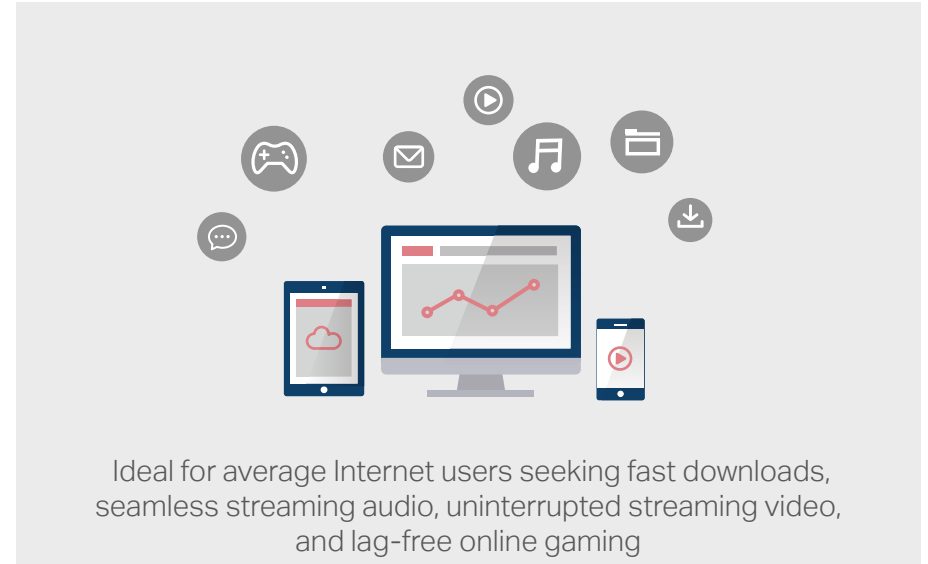

AC1300 Whole Home Mesh Wi-Fi System

Model: Halo H30G

Seamless Coverage up to
2800 ft² | **260** m²

// Highlights

- One Unified Network - Run a single home network with one Wi-Fi name and password
- Connect up to 100 Devices - Handle traffic even in high-density networks, delivering fast connections[†]
- Gigabit Ports - 2× Gigabit ports per Halo unit for lightning-fast wired connections
- Easy App Control - Use the MERCUSYS App to quickly set up and manage your Wi-Fi

*The actual product may vary from the image

// Applications

Ideal for large homes with multiple rooms and multiple users

Ideal for average Internet users seeking fast downloads, seamless streaming audio, uninterrupted streaming video, and lag-free online gaming