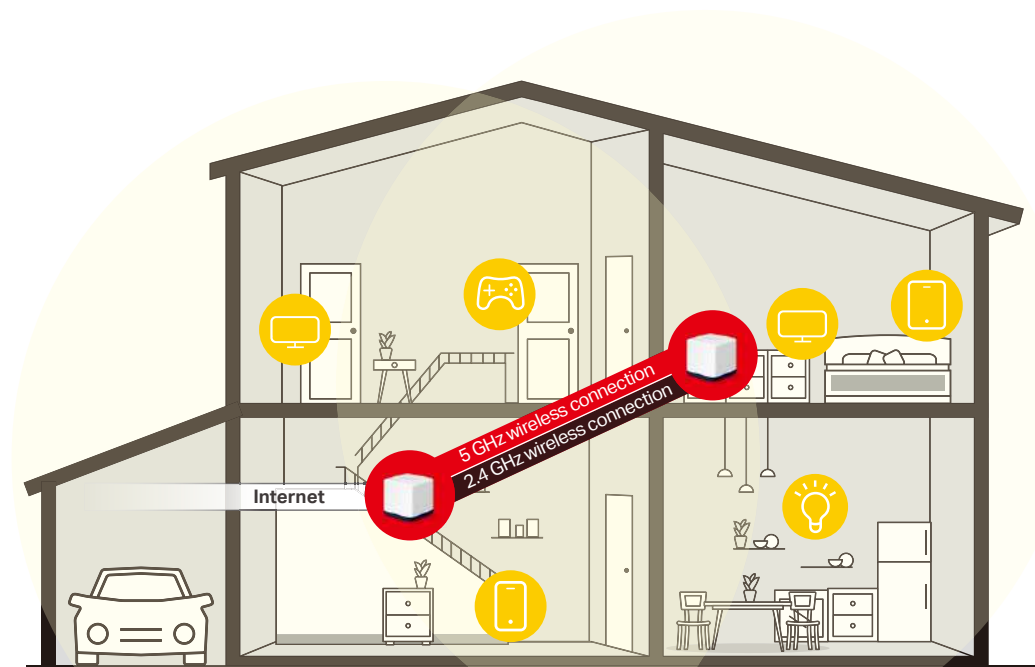

### Connect over 100 Devices

Handle traffic even in high-density networks, delivering fast connections for over 100 devices

## // A Whole Home Wi-Fi Solution

Halo works as a unified system to guarantee a strong Wi-Fi signal in every corner of your home. Mercusys Mesh Technology provides an incredibly fast and stable user experience when you walk around your home. Interruption and buffering will be a thing of the past.

### Signals Never Drop

Seamless roaming intelligently connects devices to the Halo with the strongest signal and highest capacity. And Smart Connect helps to choose the best available band for each device. No more sudden signal drops or lagging Wi-Fi when you're roaming at home.†

### Non-Stop Entertainment

Halo H50G harnesses the power of two separate AC1900 units, delivering whole home seamless Wi-Fi for over 100 devices. This ensures Halo keeps your phones, computers, and other IoT devices connected and operating at peak performance.