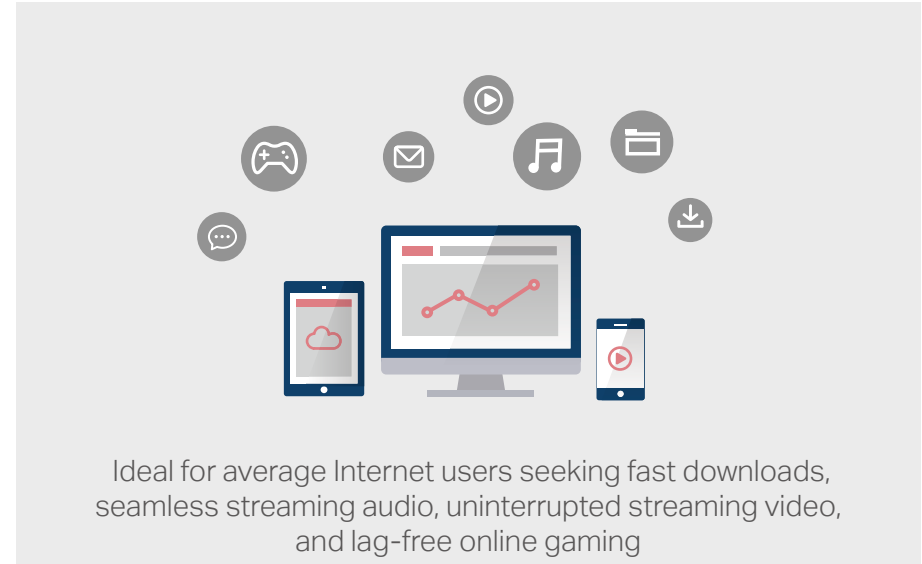

### // Highlights

- One Unified Network - Run a single home network with one Wi-Fi name and password
- Seamless Roaming - Choose the best signal and enjoy the best connections for all your devices†
- Gigabit Ports - 3× Gigabit ports per Halo unit for lightning-fast wired connections
- Easy App Control - Use the MERCUSYS App to quickly set up and manage your Wi-Fi

## // Applications

Ideal for large homes with multiple rooms and multiple users

Ideal for average Internet users seeking fast downloads, seamless streaming audio, uninterrupted streaming video, and lag-free online gaming