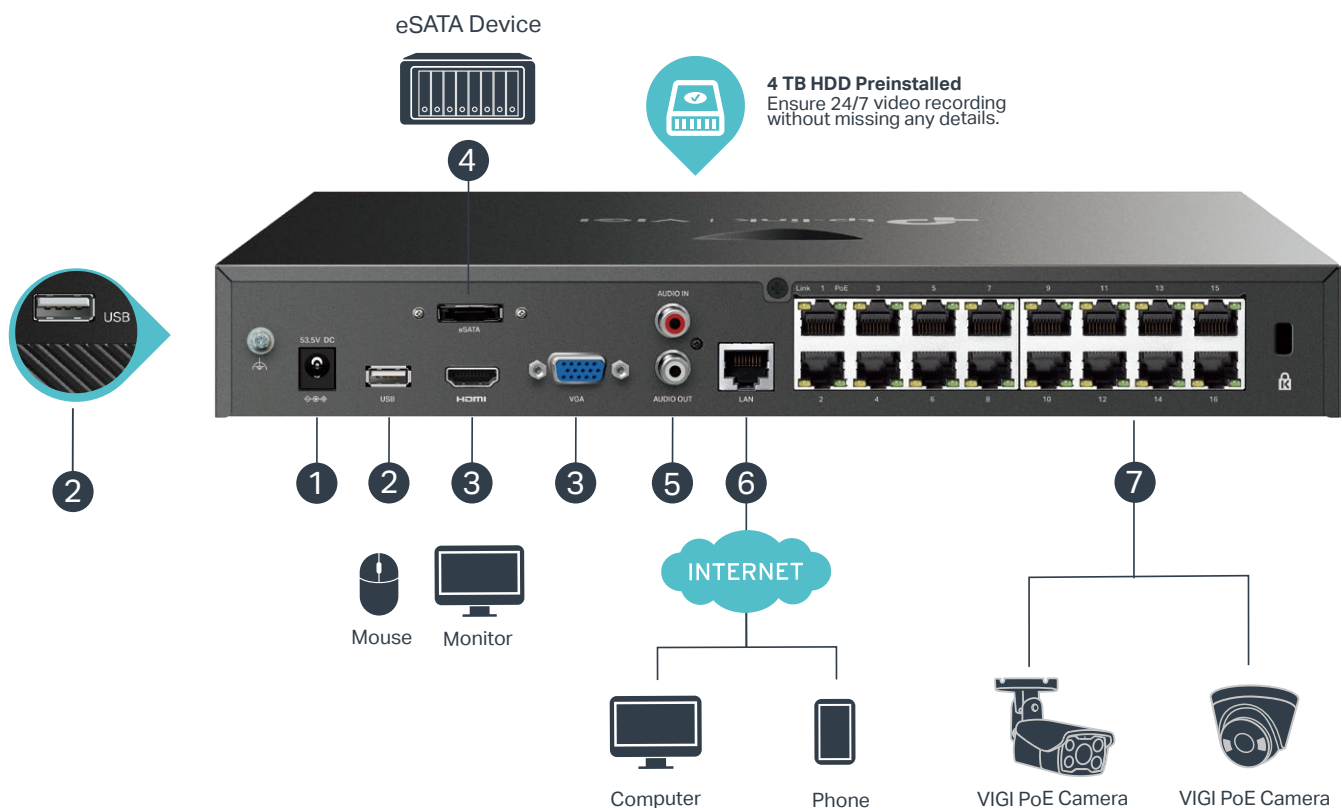

## H.265+

**16** PoE+ Ports | **140W** PoE Budget

**2 SATA Interfaces**  
Up to 10 TB for Each HDD

**Remote Management**  
Dedicated VIGI app

**Smart Detection**  
Configuration for Better Monitoring\*

**Two-Way Audio**  
Listen and Talk in Real Time

#### 16× PoE+ Ports for Simple Deployment

Easily connect and power your PoE camera with one RJ45 cable transmitting both data and power. No power adapter needed.

#### Easy Management

Seamlessly manage the NVR and connected cameras via the web UI, NVR UI, VIGI app, and VIGI Security Manager. Customize the management systems to suit your specific needs.

# Network Topology

1. Power Supply
2. Two USB Ports for Mouse, Keyboard, or Mobile Hard Disk Connection<sup>^</sup>
3. HDMI and VGA Ports for Video Output
4. eSATA interface for eSATA device
5. AUDIO IN and AUDIO OUT for Two-Way Audio
6. LAN Port for Ethernet Connection
7. PoE ports for PoE cameras