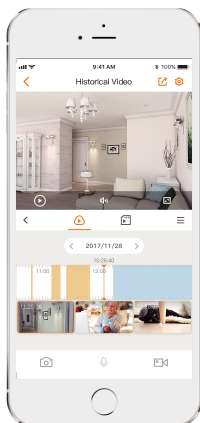

Stay close with what you care

With Cloud service, you will have access to what you care as long as Internet is available. You can record daily or motion videos on Cloud and playback anytime anywhere.