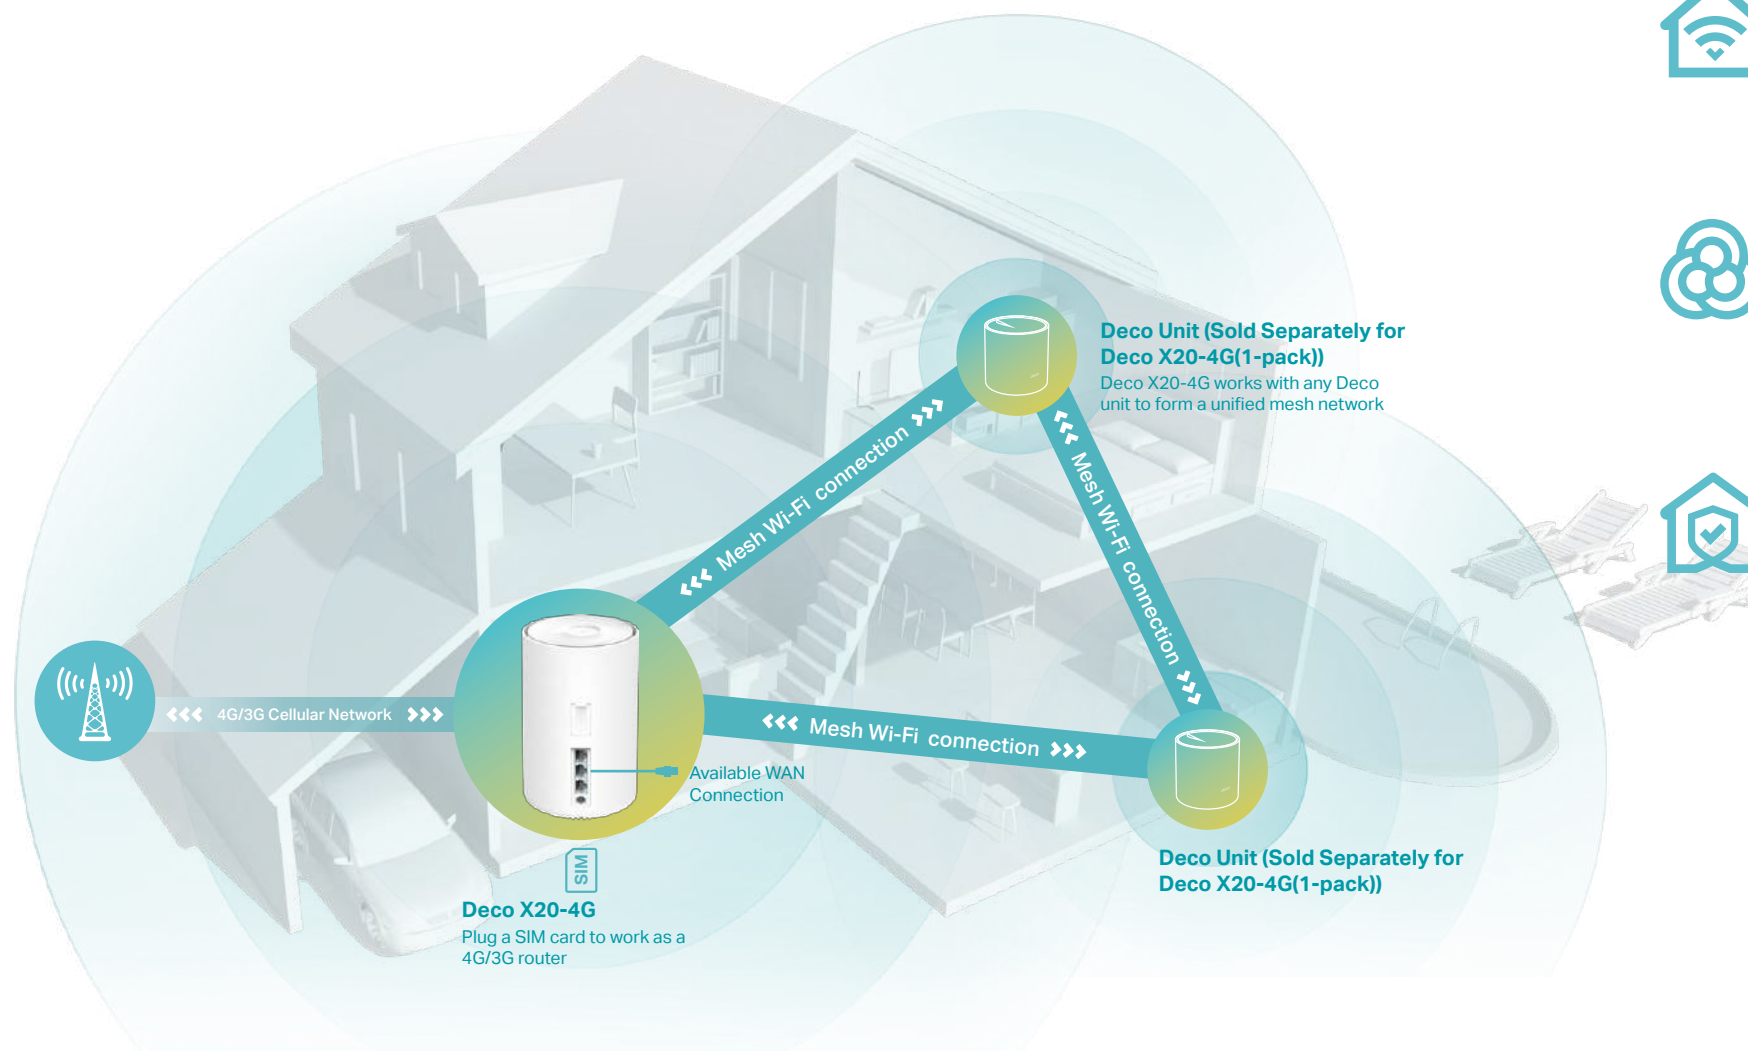

AX1800 Whole Home Mesh  
Wi-Fi 6 System

Compatible with  
amazon alexa

HomeShield

# AX1800 Whole Home Mesh Wi-Fi 6 System

4G+Cat 6 Up to 300Mbps\*\*

Deco X20-4G

Works as a **4G/3G** Router

Faster Wi-Fi Speed up to 1800 Mbps†

Connects over 150 Devices†

## Superior Mesh Wi-Fi , Everywhere

Deco 4G+ = TP-Link Mesh Technology + Wi-Fi 6 + HomeShield + 4G/3G Router