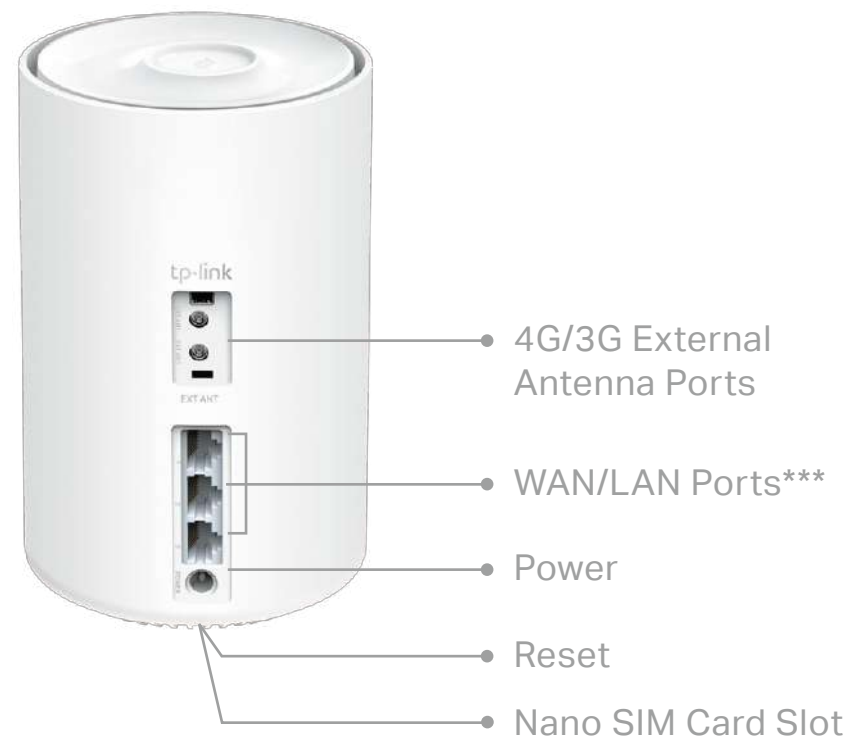

Specifications

Hardware

- CPU: 1.5 GHz Quad-Core CPU
- Ethernet Port: 3 Gigabit ports (WAN/LAN auto-sensing)
- Button: 1 RESET button on the underside
- Antenna: 2 LTE antennas, 2 Wi-Fi antennas
- Power Consumption (without power adapter): 14.7W max
- Dimensions (W × D × H): 4.13 × 4.13 × 6.57 in (105 × 105 × 167mm)
- Power Adapter Input: 100-240V~50-60Hz 0.6A
- Power Adapter Output: 12V $\equiv$ 1.5A

Wireless

- 4G: FDD-LTE: B1/B3/B5/B7/B8/B20/B28(2100/1800/850/2600/900/800/700 MHz)
  TDD-LTE: B38/B40/B41(2600/2300/2500 MHz)
- 3G: DC-HSPA+/HSPA/UMTS B1/B5/B8 (2100/850/900 MHz)
- Wireless Standards: IEEE 802.11a/n/ac/ax 5GHz, IEEE 802.11b/g/n/ax 2.4GHz
- Mesh Protocol: 802.11k/v/r†
- Frequency: 2.4GHz and 5GHz
- Signal Rate: 574 Mbps on 2.4GHz, 1201 Mbps on 5GHz†
- Transmit Power: CE: ≤20 dBm (2.4GHz), ≤23 dBm (5GHz)
- Wireless Security: WPA/WPA2-PSK/WPA3 encryptions

Software

- Working Mode: 3G/4G, Router, Access Point
- WAN Type: Dynamic IP/Static IP/PPPoE/L2TP/PPTP
- Protocols: Supports IPv4 and IPv6
- Guest Network: 2.4GHz Guest Network×1, 5GHz Guest Network×1
- Features: Parental Controls, QoS (Quality of Service), Anti-virus, Address Reservation, Port Forwarding, TP-Link DDNS, IPTV, IPv6, LED Control, Smart Connect, Optional Ethernet backhaul, 1024-QAM^Δ, MU-MIMO^Δ, OFDMA^Δ, BSS Color^Δ

Others

- Certification: CE, RoHS
- Environment:
  Operating Temperature: 0°C~40°C (32°F~104°F)
  Storage Temperature: -40°C~60°C (-40°F~140°F)
  Operating Humidity: 10%~90%RH
  Storage Humidity: 5%~90%RH
- Package Contents for Deco X20-4G(1-pack):
  1 Deco X20-4G unit
  1 RJ45 Ethernet Cable
  1 Power Adapter
  1 Quick Installation Guide
  2 SMB to SMA Adapters
- Package Contents for Deco X20-4G(2-pack):
  1 Deco X20-4G unit + 1 Deco X20 unit
  1 RJ45 Ethernet Cable
  2 Power Adapters
  1 Quick Installation Guide
  2 SMB to SMA Adapters
- Package Contents for Deco X20-4G(3-pack):
  1 Deco X20-4G units + 2 Deco X20 units
  1 RJ45 Ethernet Cable
  3 Power Adapters
  1 Quick Installation Guide
  2 SMB to SMA Adapters

Attention: This device may only be used indoors in all EU member states, EFTA countries and Northern Ireland.

Attention: This device may only be used indoors in Great Britain.

Specifications are subject to change without notice. All the brands and product names are trademarks or registered trademarks of their respective holders.

[†]Maximum wireless signal rates are the physical rates derived from IEEE Standard 802.11 specifications. Actual wireless data throughput and wireless coverage, and quantity of connected devices are not guaranteed and will vary as a result of network conditions, client limitations, and environmental factors, including building materials, obstacles, volume and density of traffic, and client location.

[†]Clients need to support 802.11k/v/r and may require additional setup. Performance may vary depending on the client device.

[§]HomeShield includes the Free Basic Plan. Fees apply for the Pro Plan. Visit <https://www.tp-link/homeshield> for more information.

^ΔUse of Wi-Fi 6 and other features including OFDMA, MU-MIMO, 1024-QAM, and BSS Color require clients to also support the corresponding features.

[†]Use of WPA3 encryption requires clients to also support the corresponding feature.