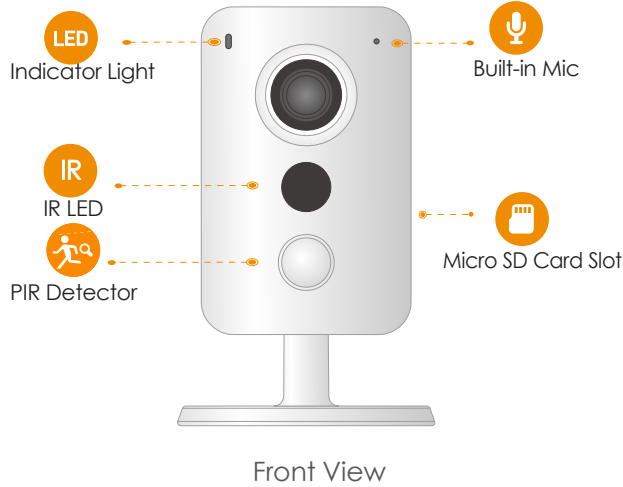

Imou

Cube

1080P Wi-Fi Cube Camera

Cube brings 1080P Full HD live monitoring, two-way audio lets you communicate with who is at the camera remotely. PIR detection automatically sends a notification to you immediately when it detects moving target, and digital input/output port allows you to connect detectors, sensors, beepers, etc.

Two-way Talk

Communicate with family and pets easily

24/7 Protection

Excellent night vision, feel safe even in complete darkness

Diversified Storage

Supports NVR, Cloud Storage or Micro SD card (up to 256GB)

Specifications

Camera

1/2.7" 2 Megapixel Progressive CMOS
2MP (1920 x 1080)
Night Vision: 10m(33ft) Distance
2.8mm Fixed Lens
Field of View : 105° (H), 57° (V), 125° (D)

Video & Audio

Video Compression : H.265/H.264
Up to 25/30fps Frame Rate
Two-way Audio

Micro SD Card Slot (up to 256GB)
Built-in Mic & Speaker
Alarm line in/out interface
Reset Button

General

DC 12V1A Power Supply
Power Consumption: <3.6W
Working Environment: -10° C ~ +45° C, Less Than 95%RH
Dimensions: $\Phi 78.5 \times 90.5 \times 127.8$ mm ($\Phi 3.1 \times 3.6 \times 5$ inch)
Weight: 310g (0.68lb)
CE, FCC