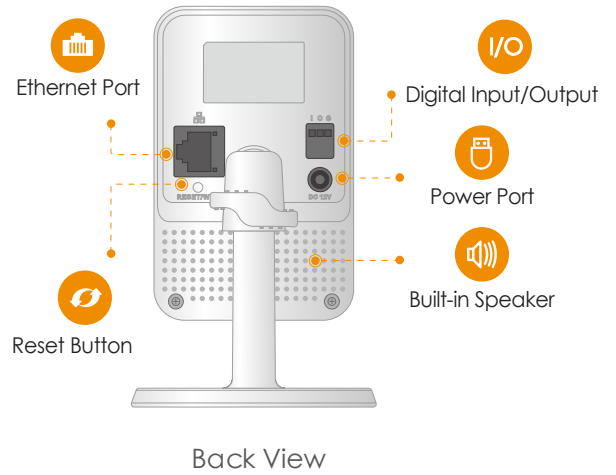

Imou

Cube

1080P Wi-Fi Cube Camera

Cube brings 1080P Full HD live monitoring, two-way audio lets you communicate with who is at the camera remotely. PIR detection automatically sends a notification to you immediately when it detects moving target, and digital input/output port allows you to connect detectors, sensors, beepers, etc.

Two-way Talk

Communicate with family and pets easily

24/7 Protection

Excellent night vision, feel safe even in complete darkness

Diversified Storage

Supports NVR, Cloud Storage or Micro SD card (up to 256GB)

Wi-Fi Connection

IEEE802.11b/g/n(2.4GHz)

Stay close with what you care

With Cloud service, you will have access to what you care as long as Internet is available. You can record daily or motion videos on Cloud and playback anytime anywhere.

Micro SD Card Slot (up to 256GB)
Built-in Mic & Speaker
Alarm line in/out interface
Reset Button

General

DC 12V1A Power Supply
Power Consumption: <3.6W
Working Environment: -10° C ~ +45° C, Less Than 95%RH
Dimensions: $\Phi 78.5 \times 90.5 \times 127.8$ mm ($\Phi 3.1 \times 3.6 \times 5$ inch)
Weight: 310g (0.68lb)
CE, FCC