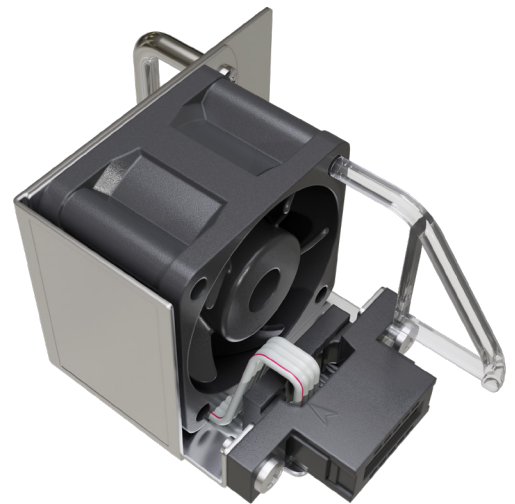

MT-HotSwapFan

Be prepared for the unexpected with the backup hot-swappable fans for our newest devices, such as the flagship CCR2216!

If your fans go out of order at some point, you can swap them without unnecessary downtime, as there is no need to turn the router off.

CCR2216-1G-12XS-2XQ