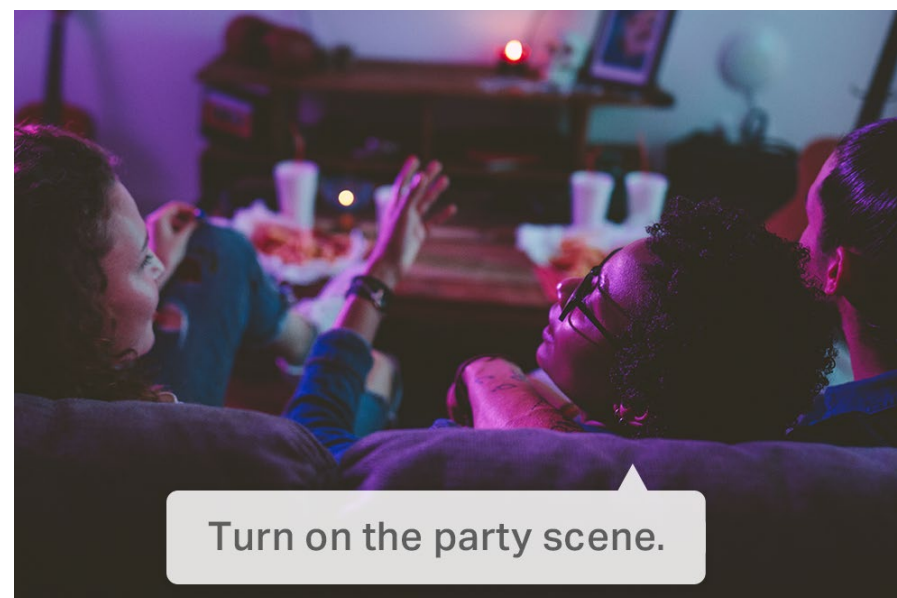

Smart Wi-Fi Light Strip, Multicolor

Model: Tapo L920-5

Full color ambiance for every occasion

16 Million Colors

-  Custom Color Zones
-  Multicolor
-  No Hub Required
-  Schedule & Timer
-  Durable PU Coating
-  Light Segments
-  Voice Control[^]
-  Cuttable*
-  App Control

// Highlights

Your Mood, Your Colors, Any Time

- Infinite Colors and Warmth
Set the mood and create the perfect ambiance
- Smart Control
Manage the lights with one tap of your mobile device
- Save Your Favorite Moods
Preset your favorite lighting moods for any scenario

Free Up Your Hands with Voice Control

You can use Amazon Alexa or Google Assistant to control your device with voice commands like "Alexa, turn on the light please". You can also control it via Siri® Shortcuts.

*Once cut, it cannot be reattached. Prevent accidental shocks by removing its power and then cutting along the strip's indicator lines.
- **Away Mode** – Simulate someone being at home to frighten away, unwanted visitors.
- **Preset for Convenience** - Found your favorite lighting for watching movies? Save it as a setting you can simply select for future movie nights.
- **Schedule & Timer** - Create schedules and count plans to turn on/off with the brightness/color you set.
- **Connect It Your Way** - Use it with your smart assistant, a hub, or connect directly to the Tapo App. Control the light strip however you want.
- **Voice Control** - Use simple voice commands to control your light strip with Alexa or Google Assistant.
- **Wind Down at Night** – Install the light strip to relax your body and mind through a mood-setting atmosphere.