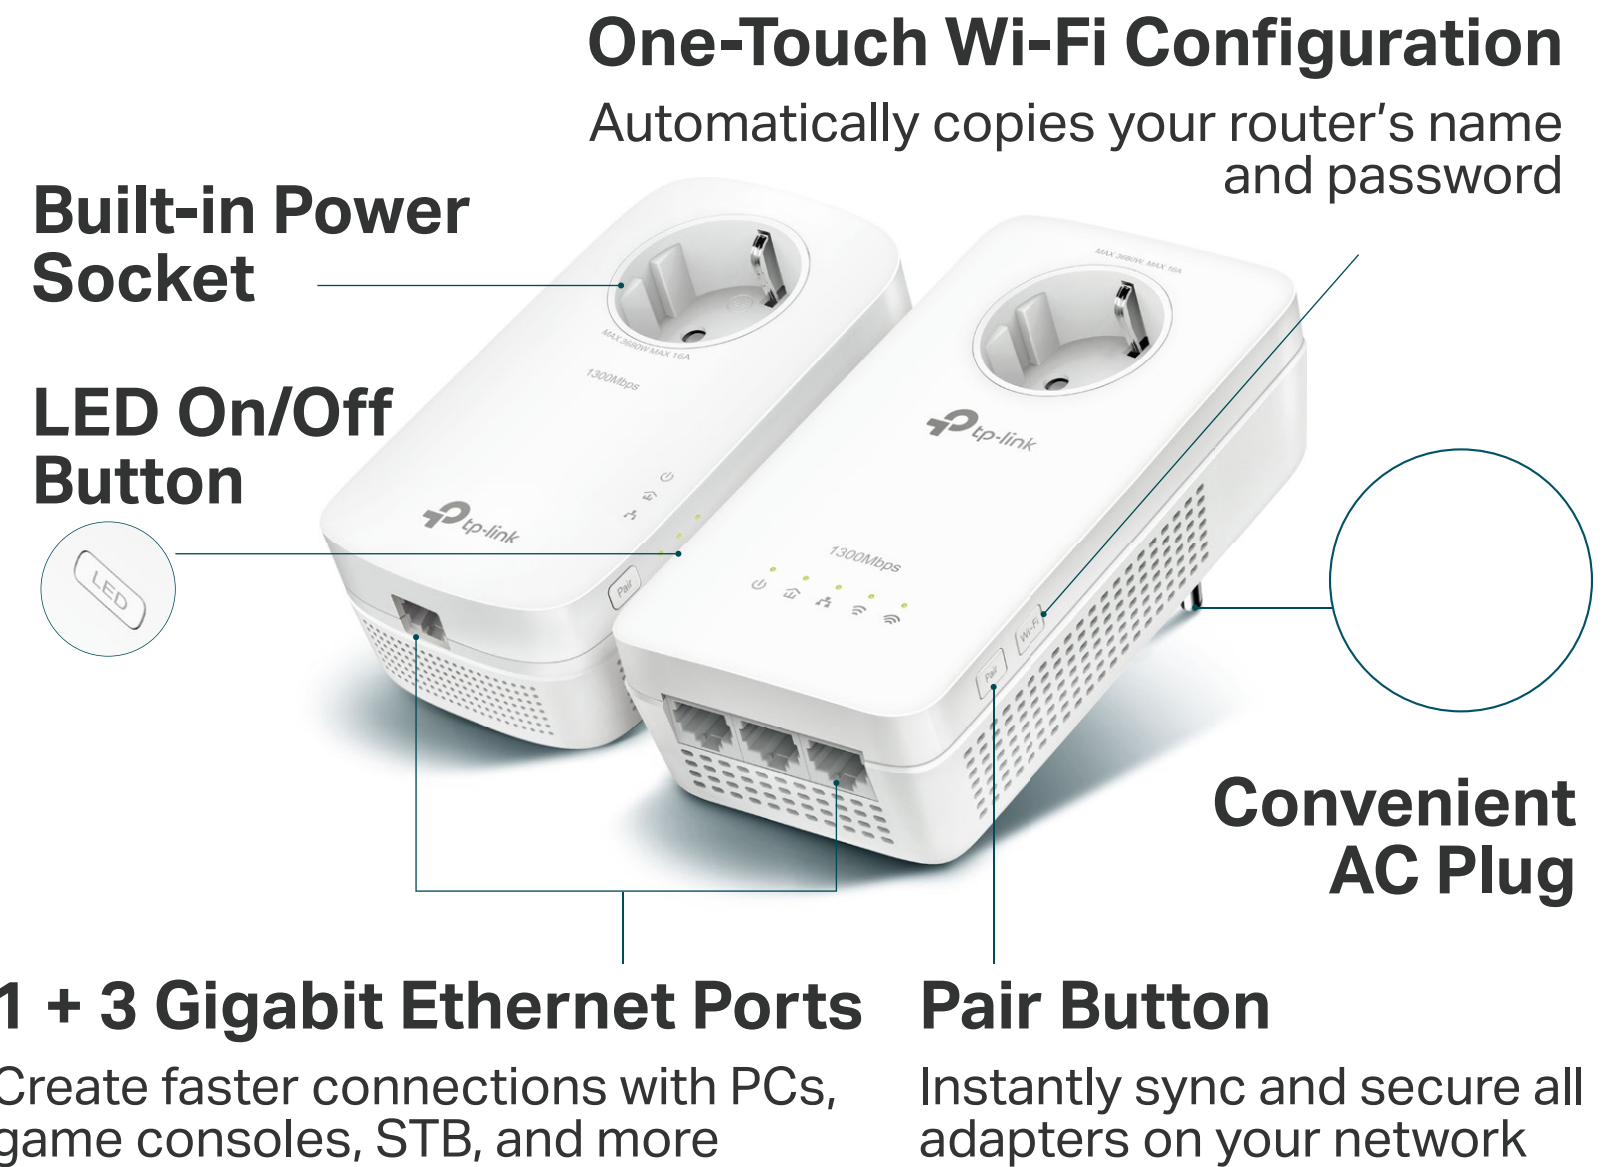

Specifications

Hardware

- Transmission Speeds:
  Powerline: up to 1300 Mbps
  Ethernet: 10/100/1000 Mbps
- Standards and Protocols:
  HomePlug AV2, IEEE 1901, IEEE 802.3, IEEE 802.3u, IEEE 802.3ab, IEEE 802.11b/g/n (2.4GHz), IEEE 802.11a/n/ac (5GHz)
- Interface: 3 Gigabit Ethernet Ports
- Plug Type: EU
- Button: Pair, LED On/Off, Wi-Fi, Reset
- LED Indicator: Power, Powerline, Ethernet, Wi-Fi (2.4GHz), Wi-Fi (5GHz)
- Dimensions (W x D x H):
  TL-WPA8631P: 3.0 x 1.7 x 6.0 in. (75 x 42 x 152 mm)
  TL-PA8010P: 2.8 x 1.7 x 5.2 in. (72 x 42 x 131 mm)
- IGMP: IGMP v1/v2/v3
- Power Consumption:
  TL-WPA8631P: Maximum: 13W, Typical: 11W
  TL-PA8010P: Maximum: 4.9W, Typical: 4.6W
- Range: Up to 300 meters/1000 feet over existing electrical wiring[†]
- Compatibility: Compatible with all HomePlug AV & HomePlug AV2 standard powerline adapters[§]