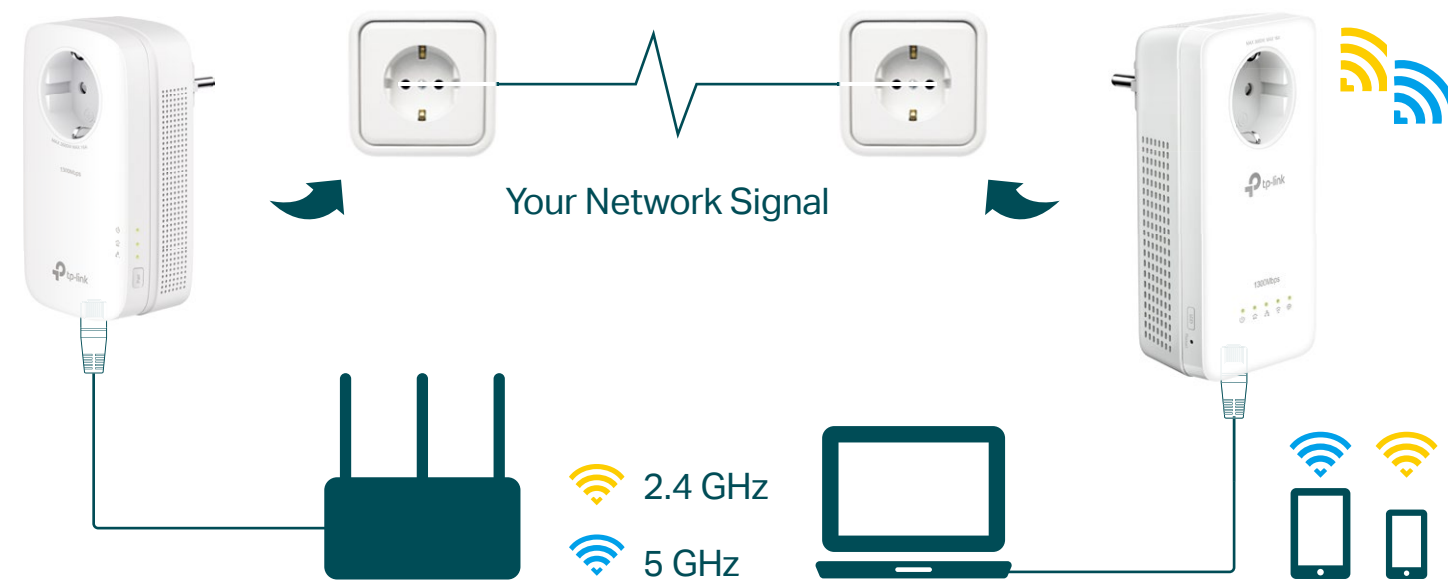

Provide warp speed wired connections for 4K video streaming, lag-free gaming, and more.

1,300 Mbps Powerline with 2x2 MIMO†

Establish multiple simultaneous connections to improve data transfer rates, stability, and coverage.

Highlights

Plug and Play

Powerline adapters and extenders must be deployed in a set of two or more and be connected to the same electrical circuit.

One-Touch Wi-Fi Configuration

Copy wireless settings from a router to the extender using the same SSID and password with just a tap.

Features

Speed

- HomePlug AV2 – Provides up to 1300Mbps high speed data transmission over a home's existing electrical wiring
- Wireless AC Standard – Dual-band Wi-Fi speeds of 300Mbps on the 2.4GHz band and 867Mbps on the 5GHz band
- Multiple Gigabit Ports – Three gigabit Ethernet ports for game consoles, smart TVs, or media receivers