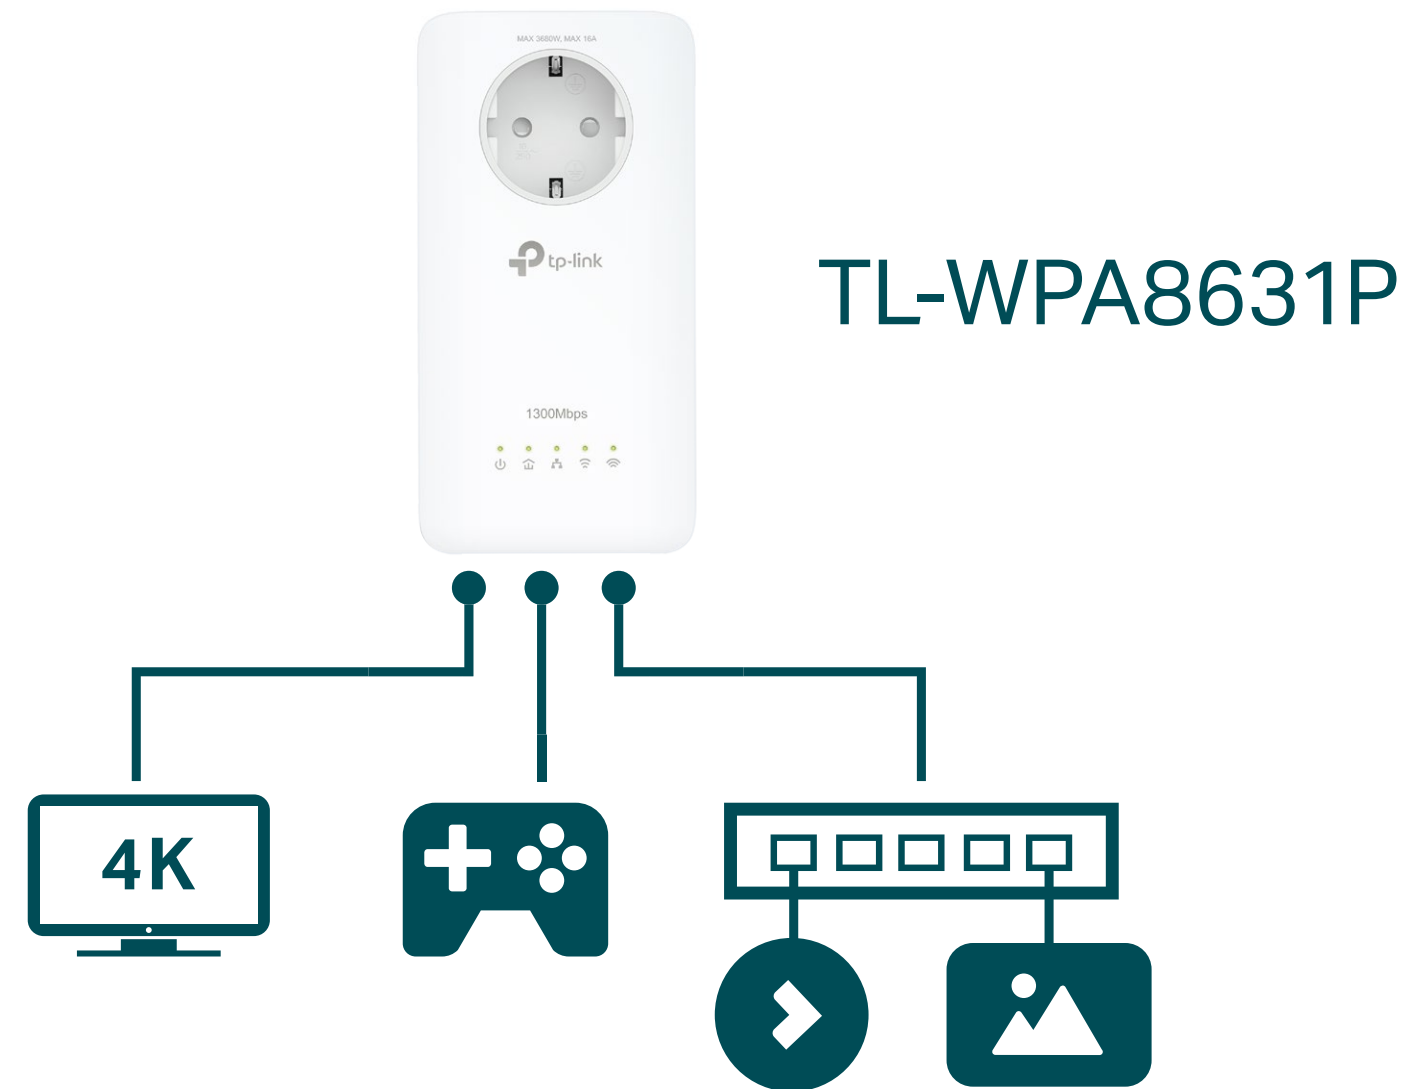

Highlights

Three Gigabit Ethernet Ports

Provide warp speed wired connections for 4K video streaming, lag-free gaming, and more.