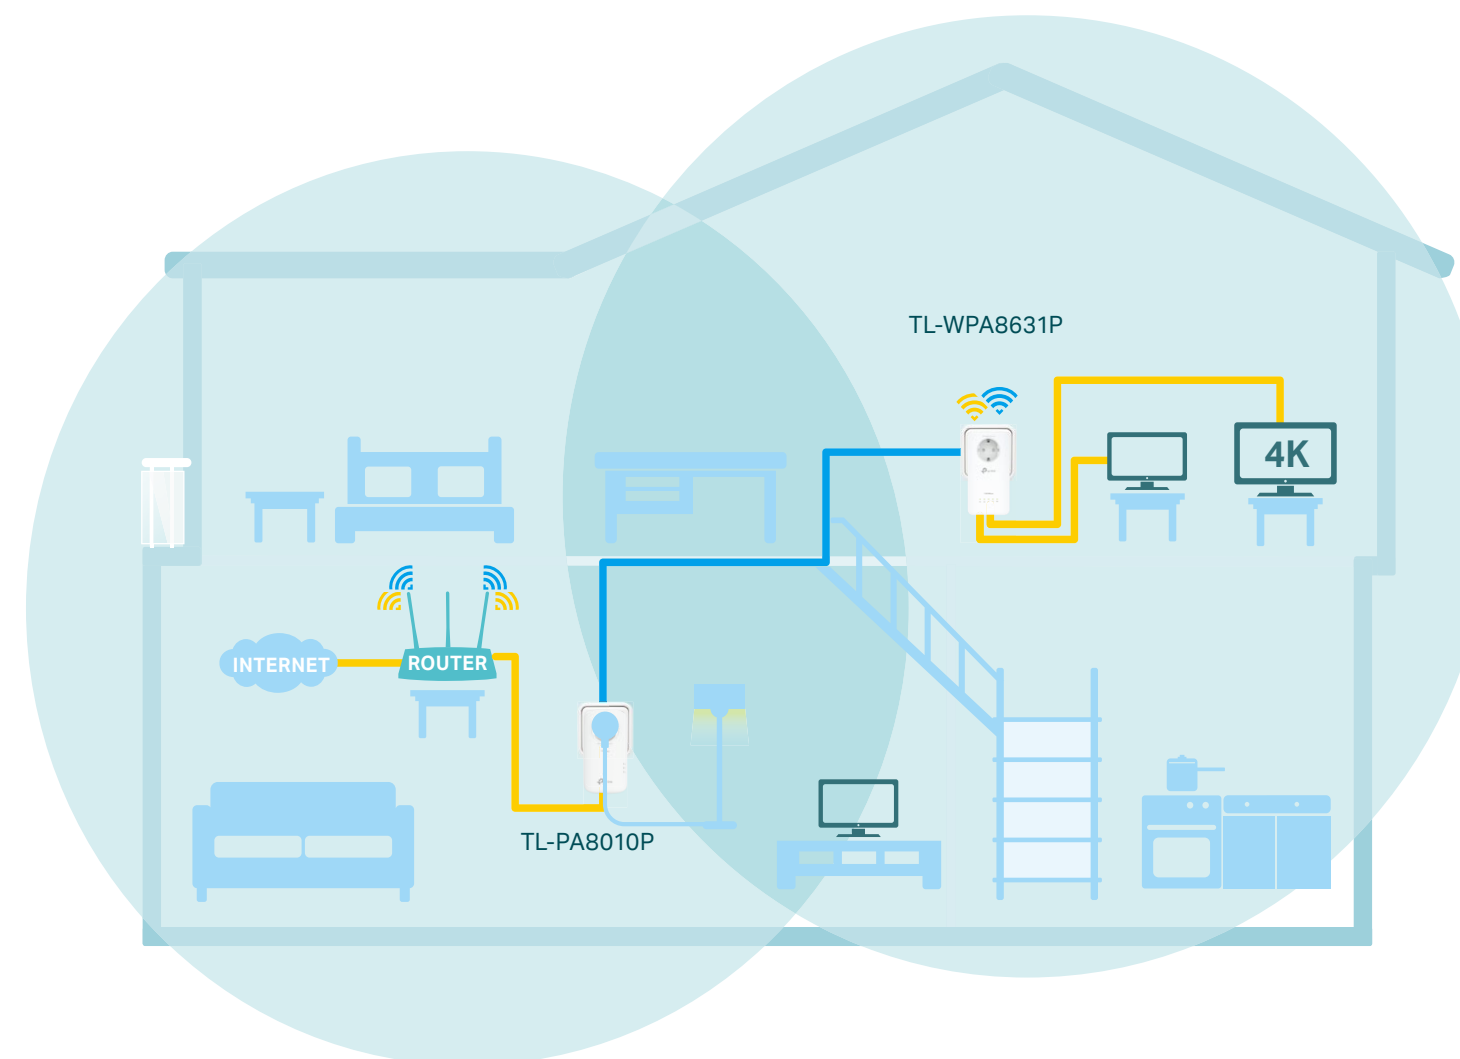

Highlights

Easily Extend Ultra-Fast, Stable Wi-Fi to Every Room

Stably and efficiently transmit network signals anywhere with a power outlet via your home's existing wiring.

- No need for new wires or drilling
- Network passes through walls and floors

<https://www.tp-link.com/onemesh/tl-wpa8631p-kit>

*More compatible devices are coming soon.

— Electrical Wiring

— Ethernet Cable

📶 2.4 GHz 300 Mbps

📶 5 GHz 867 Mbps

Highlights

Three Gigabit Ethernet Ports

Provide warp speed wired connections for 4K video streaming, lag-free gaming, and more.

1,300 Mbps Powerline with 2x2 MIMO†

Establish multiple simultaneous connections to improve data transfer rates, stability, and coverage.

Highlights

Plug and Play

Powerline adapters and extenders must be deployed in a set of two or more and be connected to the same electrical circuit.

One-Touch Wi-Fi Configuration

Copy wireless settings from a router to the extender using the same SSID and password with just a tap.