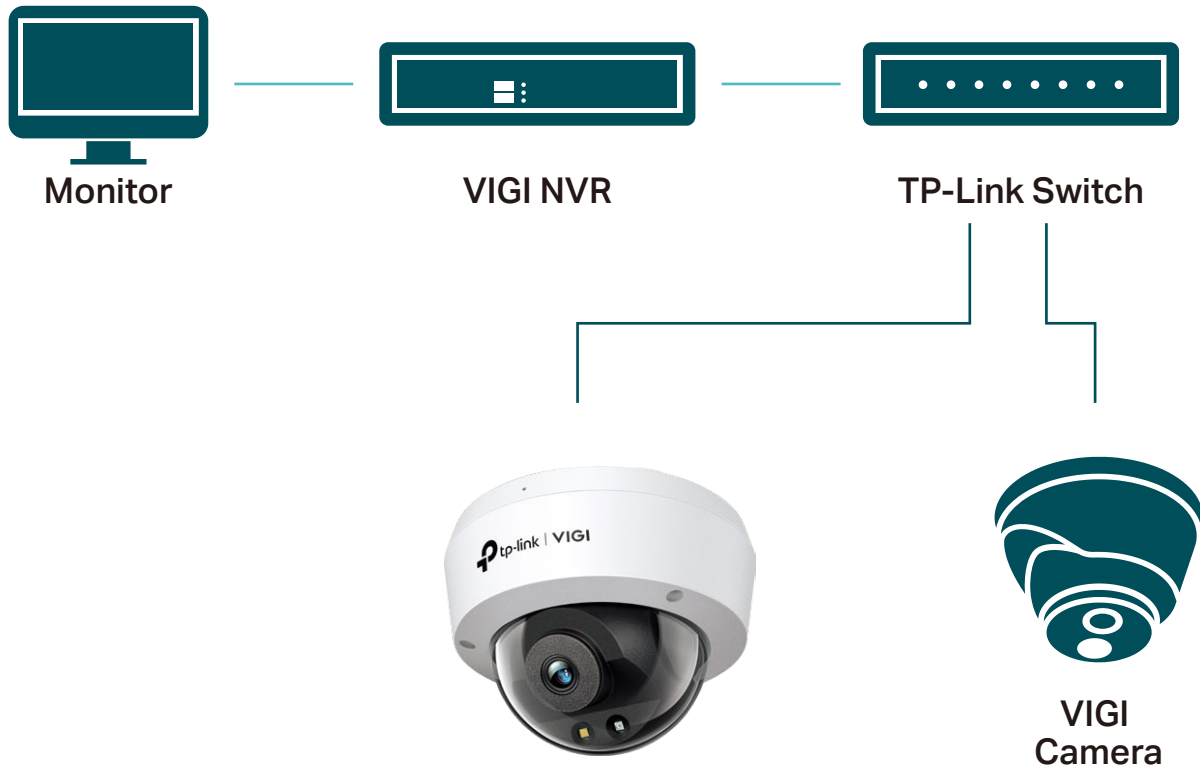

// VIGI Surveillance Solution

The VIGI professional surveillance system by TP-Link is dedicated to protecting the business that you've worked hard to build—whenever, wherever.

Outstanding functions, reliable quality guarantees, and simplified installation work together to ensure your business stays safe and sound.